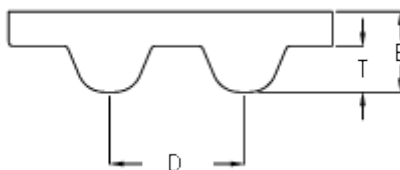

Data Sheet

Article number: 602932750243

Description: Gates timing belt POWERGRIP®
GTX 1080 8MX 85

Measures

D (Pitch)	= 8
Height B mm	= 5.6
Height T mm	= 3.4
Length	= 1080
Number of teeth	= 135
Type	= 1080 8MX 85
Width	= 85